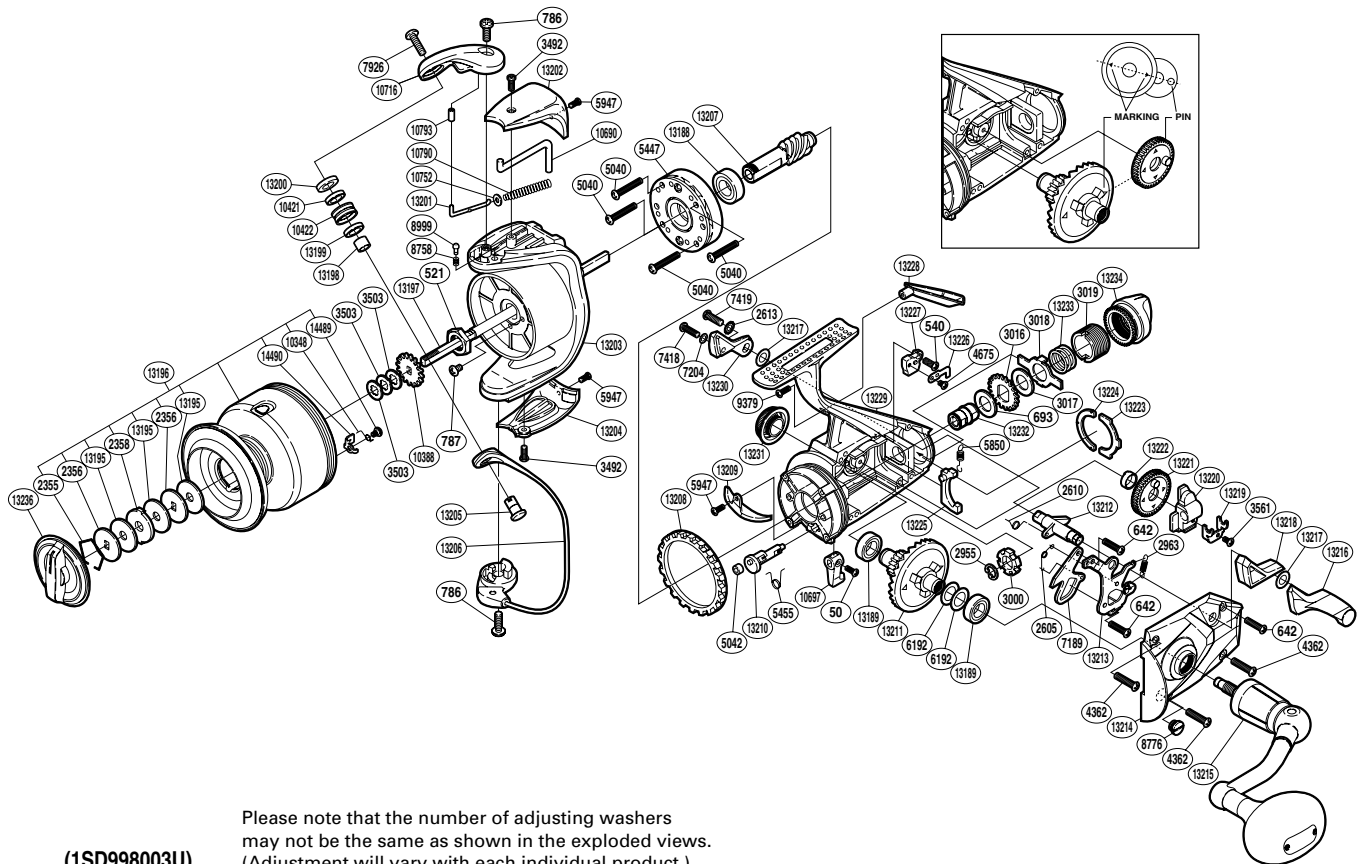

SHIMANO

BAITRUNNER S A-RB

BTR-8000D

(1SD998003U)

Please note that the number of adjusting washers may not be the same as shown in the exploded views. (Adjustment will vary with each individual product.)

Part No.	Description	Part No.	Description	Part No.	Description
RD 0050	Screw	RD 7189	Clutch Pawl	RD13206	Bail Assembly
RD 0521	Rotor Nut	RD 7204	Lock Washer	RD13207	Pinion Gear
RD 0540	Screw	RD 7418	Screw	RD13208	Friction Ring
RD 0642	Screw	RD 7419	Screw	RD13209	Bail Trip Strike
RD 0693	Free Spool Tension Washer	RD 7926	Screw	RD13210	Anti-Reverse Cam
RD 0786	Screw	RD 8758	Click Spring	RD13211	Drive Gear
RD 0787	Screw	RD 8776	Oil Cap	RD13212	BaitRunner Lever Shaft
RD 2355	Drag Washers Retainer	RD 8999	Click Pin	RD13213	Clutch Plate Assembly
RD 2356	Key Washer	RD 9379	Screw	RD13214	Side Cover
RD 2358	Eared Washer	RD10348	Click Spring	RD13215	Handle Assembly
RD 2605	Clutch Pawl Spring	RD10388	Spool Support	RD13216	BaitRunner Lever Arm L
RD 2610	Clutch Spring	RD10421	Line Roller Collar	RD13217	Spacer
RD 2613	Lock Washer	RD10422	Line Roller	RD13218	BaitRunner Lever Bridge
RD 2955	C Lock	RD10690	Bail Trip Lever	RD13219	Oscillating Slider Retainer
RD 2963	BaitRunner Click Spring	RD10697	Anti-Reverse Lever	RD13220	Oscillating Slider
RD 3000	BaitRunner Ratchet	RD10716	Bail Arm	RD13221	Oscillating Gear
RD 3016	Click Gear	RD10752	Spring Guide A Support	RD13222	Oscillating Gear Bushing
RD 3017	Free Spool Tension Washer	RD10790	Bail Spring	RD13223	Dial Retainer
RD 3018	Eared Washer	RD10793	Bail Arm Collar	RD13224	Dial Retainer B
RD 3019	Free Spool Tension Screw	RD13188	Ball Bearing	RD13225	BaitRunner Pawl
RD 3492	Screw	RD13189	Ball Bearing	RD13226	Dial Click
RD 3503	Spool Washer	RD13195	Drag Washer	RD13227	BaitRunner Pawl Guide
RD 3561	Screw	RD13196	Spool Assembly	RD13228	Body I.D. Plate
RD 4362	Screw	RD13197	Main Shaft	RD13229	Body
RD 4675	Screw	RD13198	Line Roller Spacer	RD13230	BaitRunner Lever Arm R
RD 5040	Screw	RD13199	Line Roller Collar B	RD13231	Handle Screw Cap
RD 5042	Anti-Reverse Cam Ring	RD13200	Washer	RD13232	Free Spool Tension Shaft
RD 5447	Roller Clutch Assembly	RD13201	Bail Spring Guide A	RD13233	Free Spool Tension Spring
RD 5455	Anti-Reverse Cam Spring	RD13202	Bail Spring Cover	RD13234	BaitRunner Tension Dial
RD 5850	BaitRunner Pawl Spring	RD13203	Rotor	RD13236	Drag Knob
RD 5947	Screw	RD13204	Bail Hold Support Guard	RD14489	Screw
RD 6192	Washer	RD13205	Line Roller Support	RD14490	Drag Click